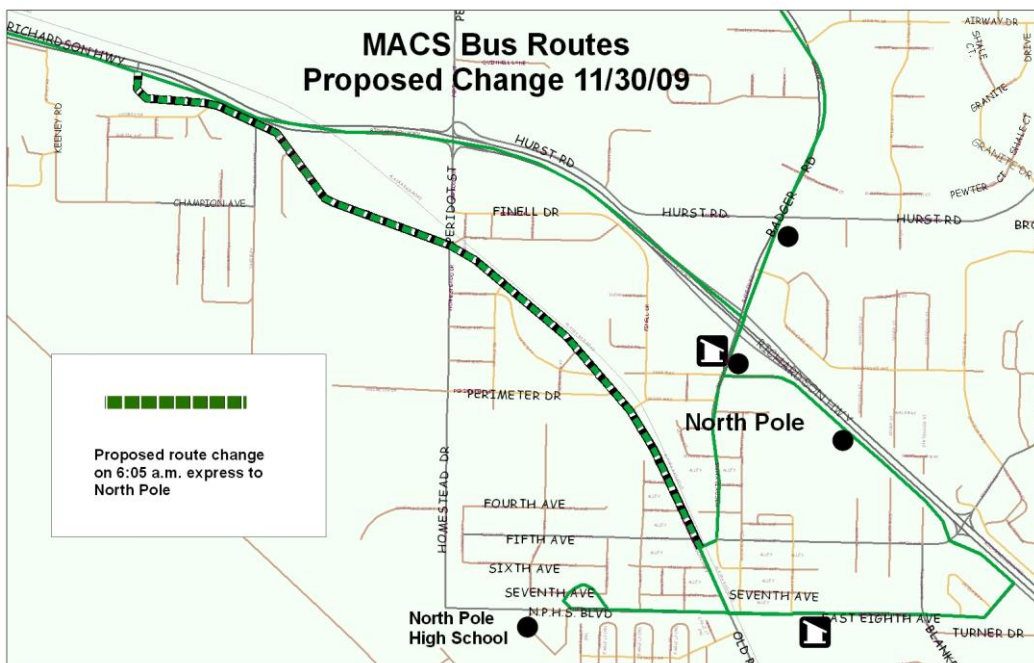

# ATTENTION TRANSIT RIDERS: GREEN LINE

**Route Changes Effective November 30, 2009**

The 6:05 am express to North Pole will be going by the Old Richardson Highway at 12 miles village on its way to North Pole High School instead of through downtown North Pole.