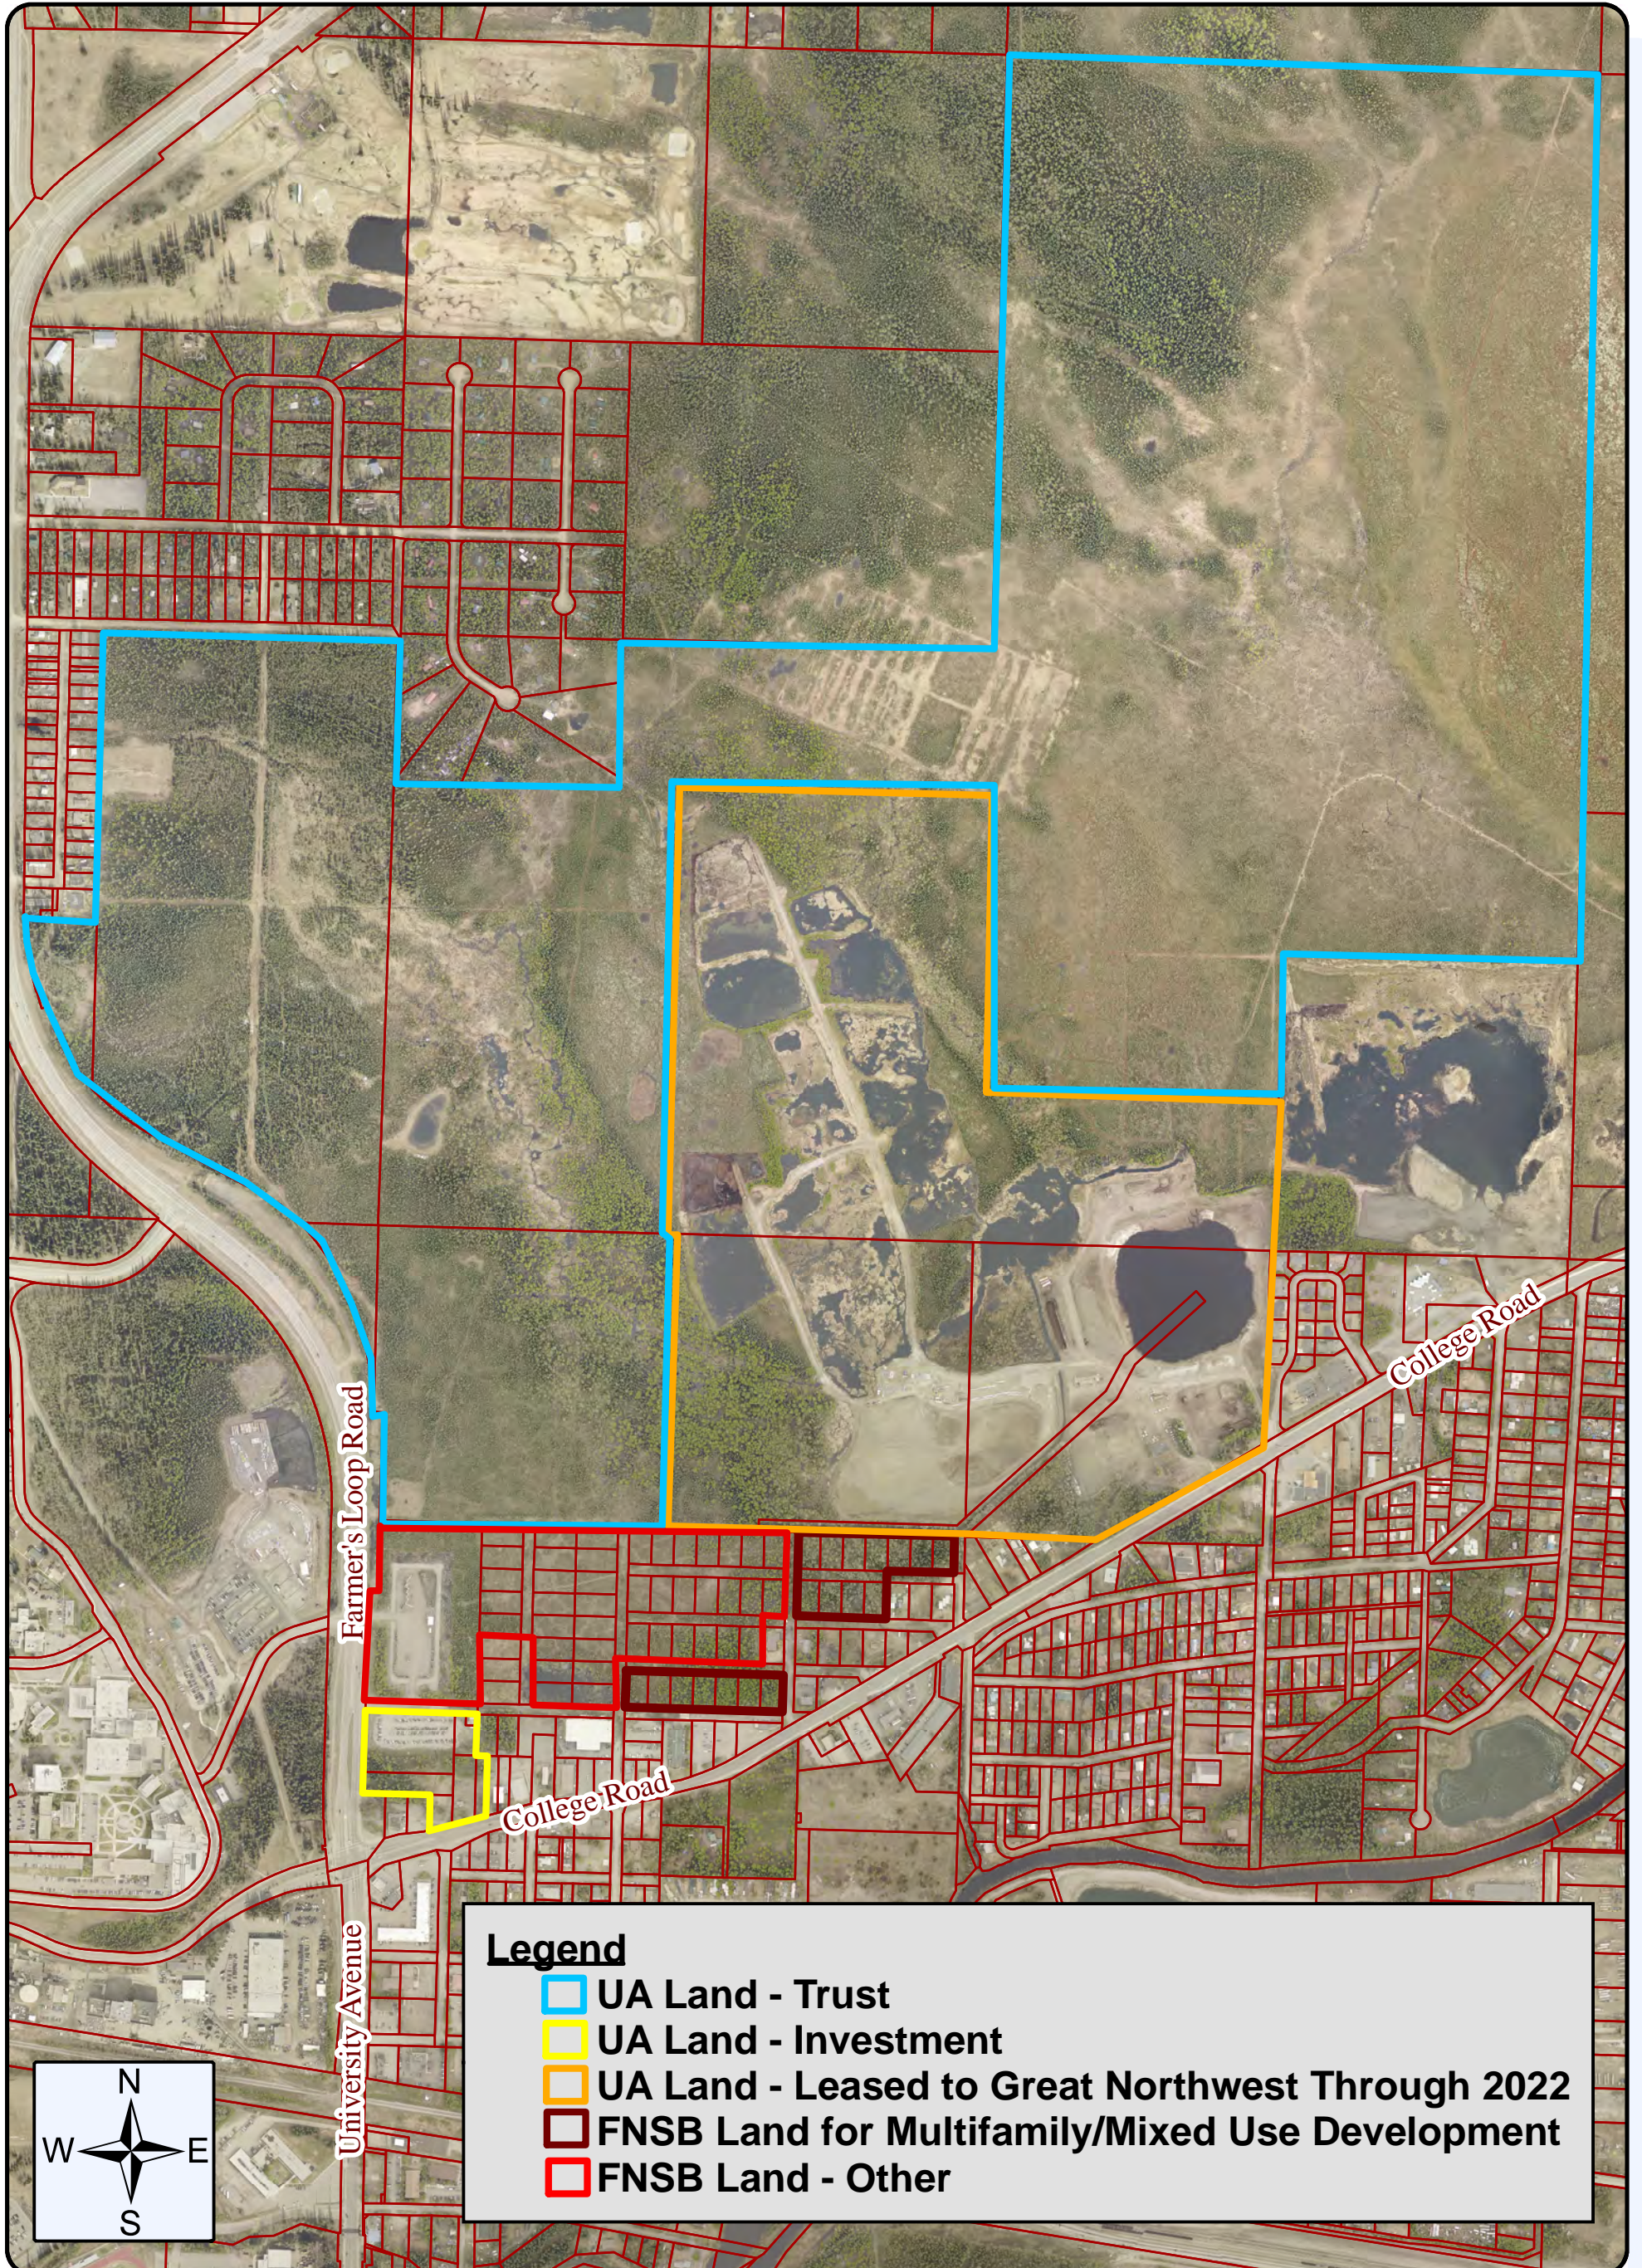

# FNSB and UA Land in the North Shanly Area

0 750 1,500 3,000  
Feet