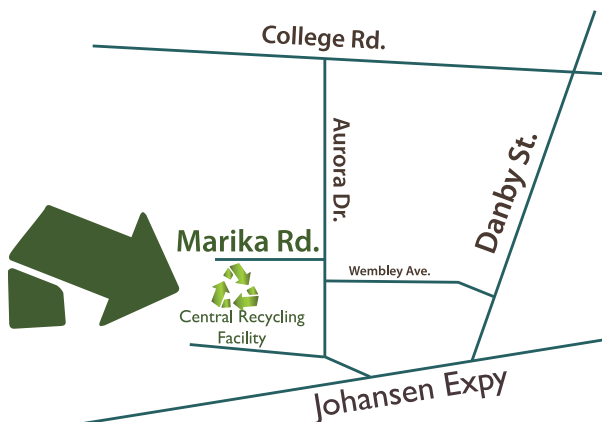

Location

1855 Marika Road
Fairbanks, AK 99709

*Take your boxes & bags home
with you to REUSE the next time.*

CENTRAL RECYCLING FACILITY (CRF)

(907) 374-6616

<http://www.fnsb.us/pw/Pages/CentralRecyclingFacility.aspx>