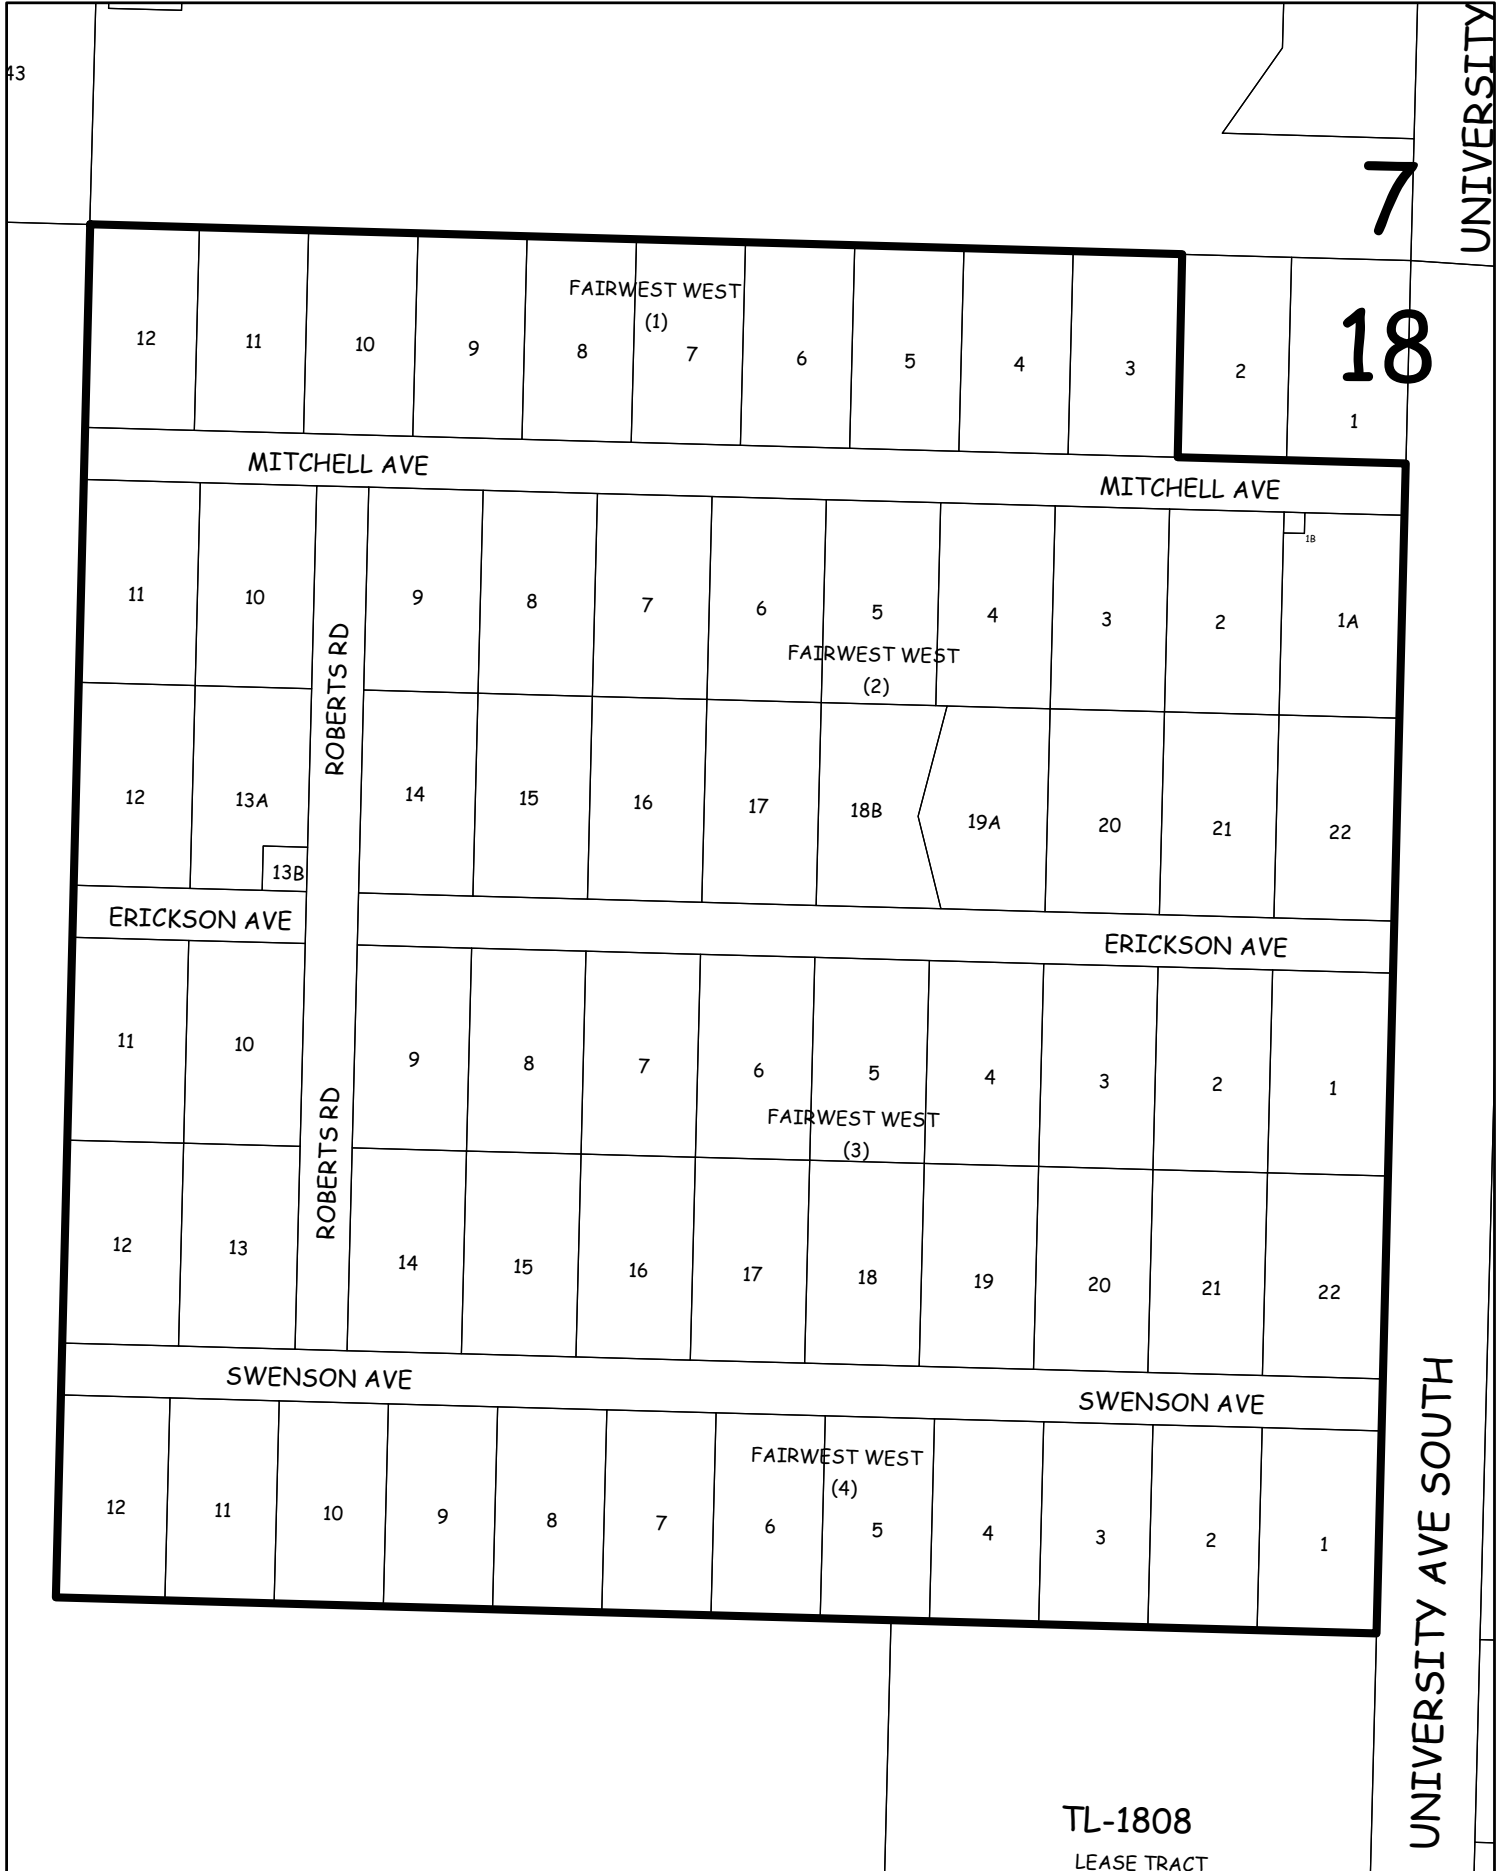

# FAIRWEST SERVICE AREA

TL-1808

LEASE TRACT