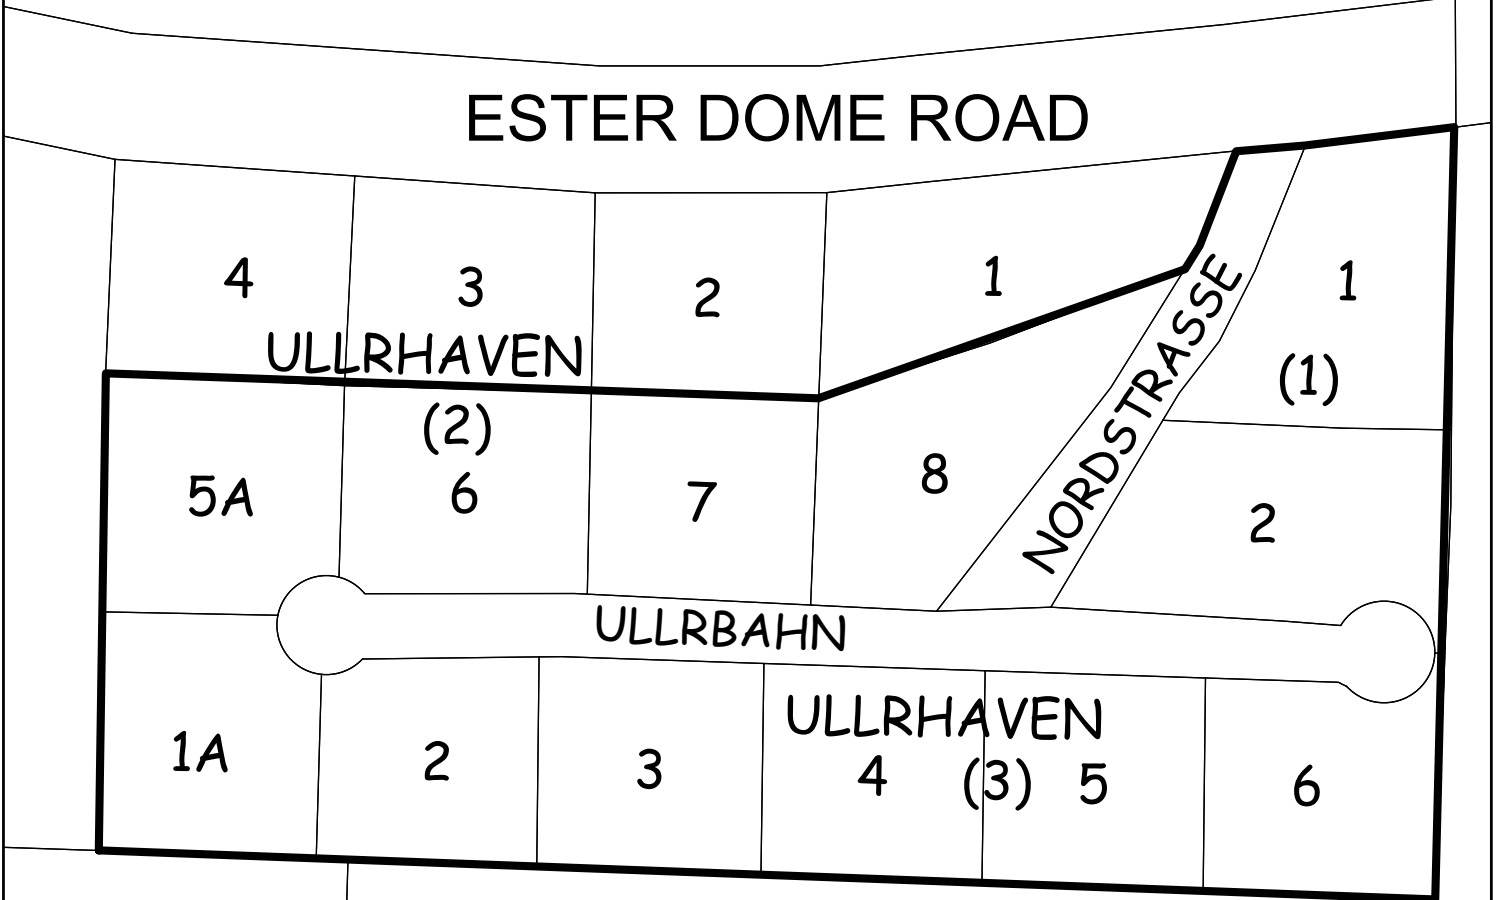

# ULLRHAVEN SERVICE AREA

USS 4004  
NE PORTION

G